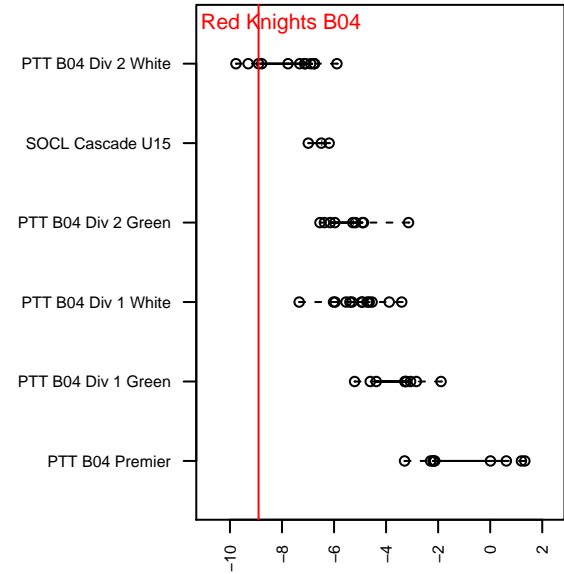

LYS Red Knights B04

Lincoln Youth Soccer
 , OR
 B04 total strength=400
 attack=0.23 defense=0.27
 fall league = PTT B04 Div 2 White
 spr league = Spr OYS B04 Div 2 White

alt names used:
 LYS 04B Red Knights
 LYS 04B Red Knights

Venues played:
 2016 PTT B04 Division 2 White
 2016 Spr OYS B04 Division 2 White

LYS Red Knights B04
 Dots are actual minus expected GF (blue circles) and GA (red triangles).
 Blue line is smoothed change in attack strength. Red is smoothed change in defense strength.

**attack and defense variance (black dot)
relative to other teams
and top 10 in region**

**attack and defense rating
relative to others at age
and all opponents in last 13 months**

Performance relative to 13 month average